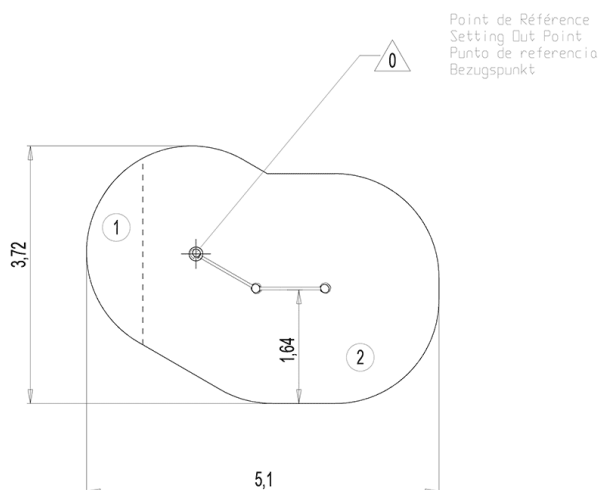

10-98

2

1,7m

1 = 1,95m
2 = 0,6m
3 = 2,7m

Physical inclusion
Sensory inclusion
Cognitive inclusion

Play value : 1

hanging

Installation of equipment

IMPORTANT: It is essential to refer to the installation instructions for information on the size of the safety areas.

-  Impact area (minimum normative surface)
-  Free space

		
1	1,4m	15m ²
2	1,7m	13,5m ²