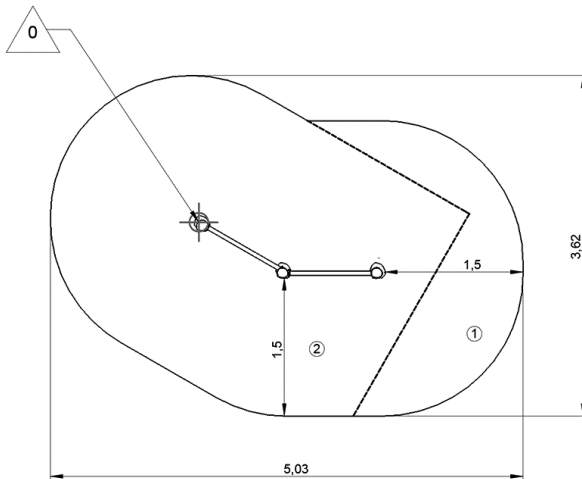

muscle strengthening

heart health

balance

coordination

Installation of equipment

IMPORTANT: It is essential to refer to the installation instructions for information on the size of the safety areas.

- Impact area (minimum normative surface)
- Free space

1	0,7m	3m ²
2	1,4m	11m ²

2

01h00

0.24m³

15m²

88kg

29kg

Environmental Indicators