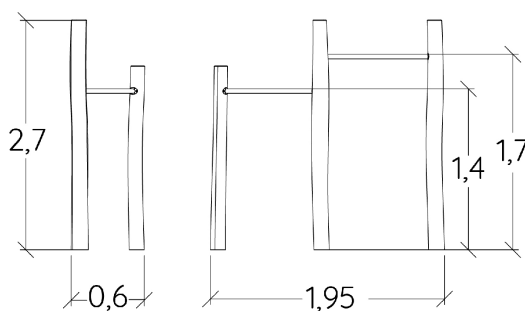

10-98

2

1,7m

1 = 1,95m
2 = 0,6m
3 = 2,7m

Physical inclusion
Sensory inclusion
Cognitive inclusion

Play value : 1

hanging

Installation of equipment

IMPORTANT: It is essential to refer to the installation instructions for information on the size of the safety areas.

-  Impact area (minimum normative surface)
-  Free space

		
1	1,4m	15m ²
2	1,7m	13,5m ²

2

01h00

0.24m³

15m²

88kg

29kg

EN
1176

Environmental Indicators