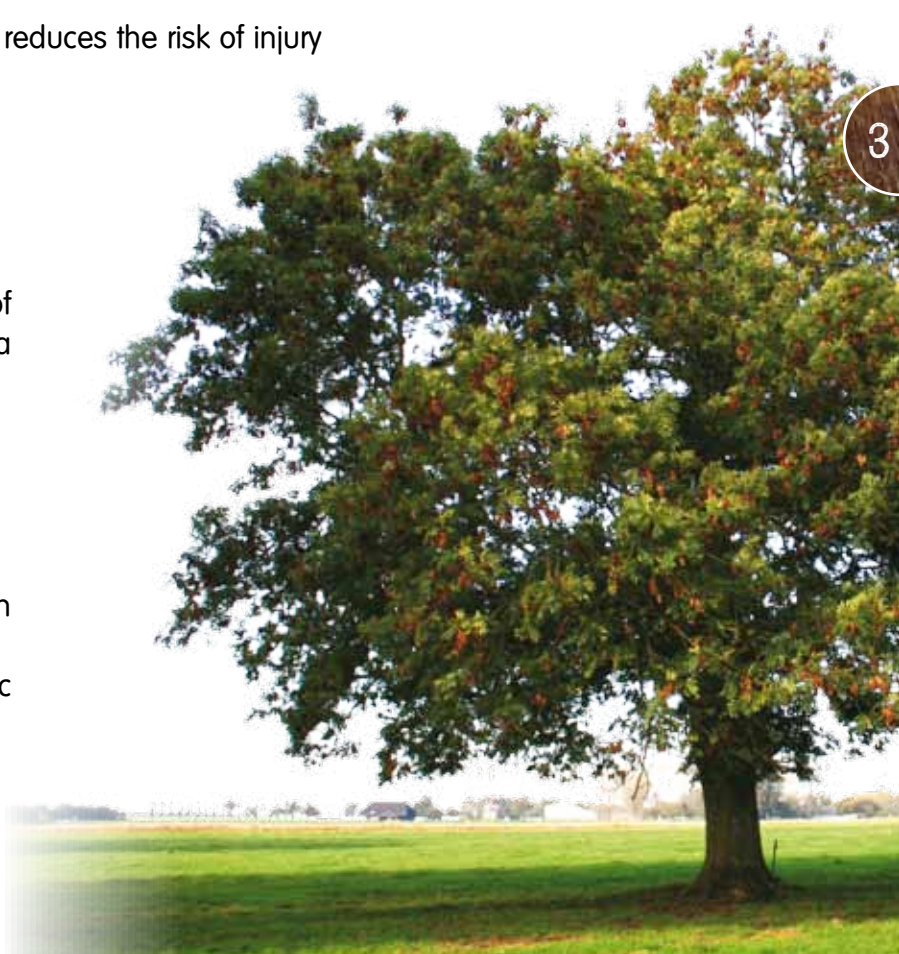

Robinia, a wood naturally suited to play

Robinia wood offers many advantages.

Known for its durability and resistance in outdoor environments to insects, fungus, and inclement weather, robinia guarantees the longevity of playground facilities.

Rot proof and stable over time, it can be installed in the ground without the need for chemical treatments.

With its curved and rounded shape, robinia lends itself naturally to rural environments and park settings. It is simple to use, requiring very little work beyond sanding to make it smooth to the touch.

Splinter-free and stable after prolonged exposure to the sun, it reduces the risk of injury and ensures optimum safety.

Robinia is a living material on which time will leave its mark. Ultraviolet rays and oxidation will lead to the natural ageing of the wood's surface. Its colour will change and it will acquire a patina over time.

The robinia used for the Origin' range is FSC-certified, which means it comes from sustainably managed European forests. This choice is part of the environmental strategy which Proludic has had in place for many years.