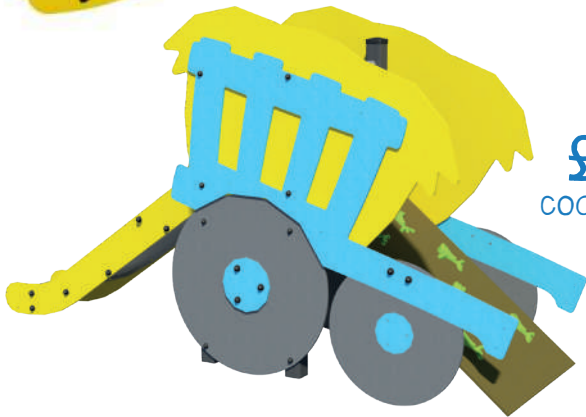

Proludic[®]
play and sports areas

**PICK
'N'
MIX**

PICK
'N'
MIX

£18,176

code:J3862-GG

£7,503

code:UKJGPI6-44

£3,906