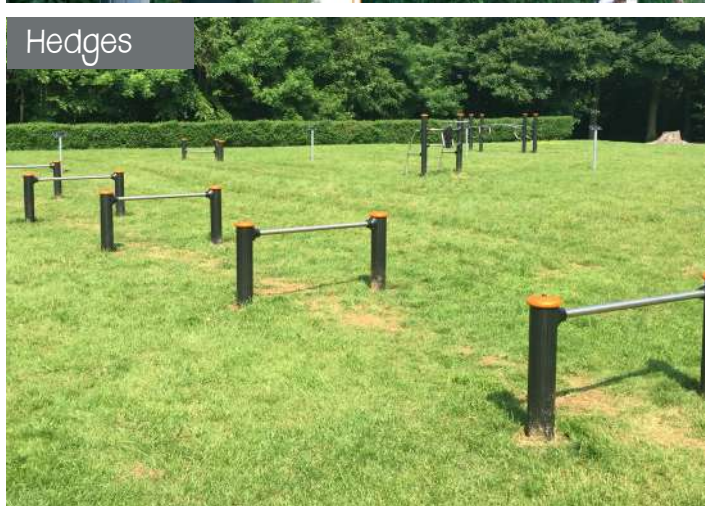

Hedges

Proludic Sport App

The FREE app, called 'Proludic Sport', is available to download on both Android and Apple/iOS devices. It has been devised to simply and easily allow users to monitor and track their exercise on Proludic sports equipment. Earn rewards by exercising, compete with other users and communities across the country.

- Detailed descriptions of the equipment
- Recommended workout routines
- Pre-designed workout
- Customisable workouts
- Apple health integration
- Community and personal leader boards
- Challenge your friends
- 30+ unique exercises.

Contact Us On: www.proludic.co.uk - marketing@proludic.co.uk - 0115 9823 980