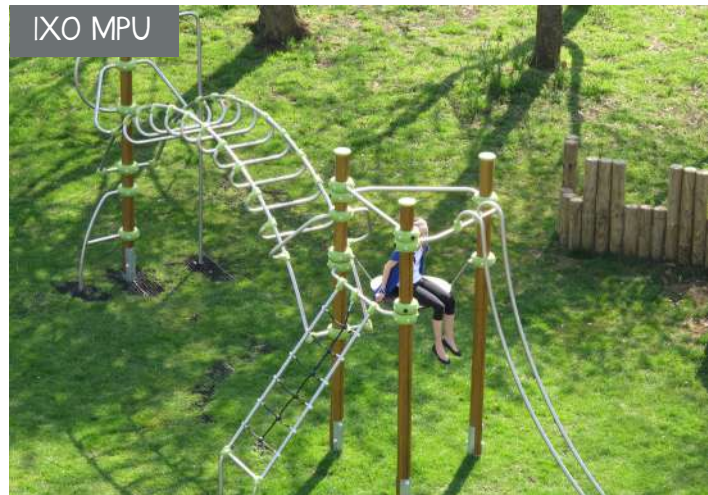

This was achieved by including dynamic sports equipment which is challenging and fun social elements like modern seating and the Pod Swing. The activity trail that is installed among the trees improves balance and dexterity skills. The use of sustainable timber in many of the units helps to continue the natural theme throughout the play area and surrounding field. A Diabolo multi-play unit suitable for young toddlers and a springer were added to this area to engage younger children.

## Play Spaces for The Whole Community

Playgrounds provide opportunities for local communities to come together at many different levels. They appeal to all ages, abilities and backgrounds, and they help both children and adults to meet and make friends. Creating a play space for varying age groups also encourages families to be active and have fun together.