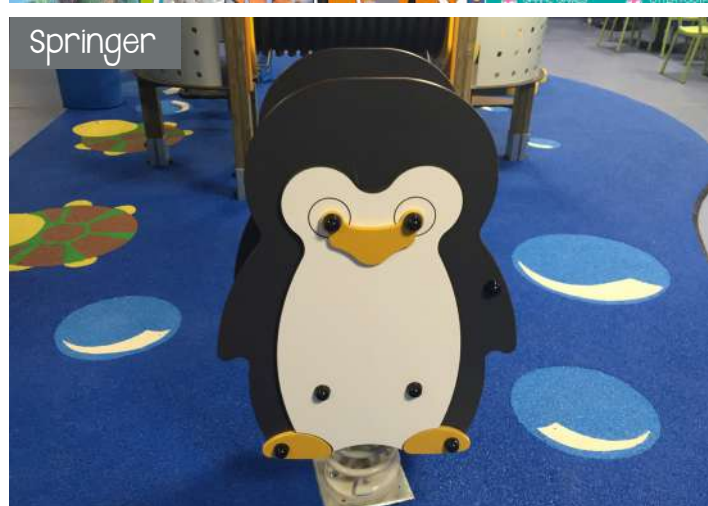

Bournemouth Oceanarium

Fun Under The Sea

Client: The Bournemouth Aquarium
Address: Oceanarium, Pier Approach, Bournemouth, Dorset, BH2 5AA
Budget: £20,000
Age Range: Under 10s

Project Story

A new waddle of penguins were set to arrive as a star attraction to Bournemouth's Oceanarium, as a part of their large expansion. For this development Proludic were asked to come up with a unique design that could fit into a tight indoor space, providing as much play value as possible.

Proludic designed a bespoke springer to match the newest members of the Oceanarium team and created a trail through the centre of the space. The whole area was then brought together using the graphics in the wetpour to give an aquatic theme, with a large turtle overlooking the site which can be used as a seat, or for imaginary play.

- Oscar Lorraine, National Sales Manager, Proludic

3D Play Turtle

Design

Springer

Themed Play

Themed equipment encourages children to use their imagination. They can be adventurers on boats, trains, rockets, fire engines, lions or dinosaurs.