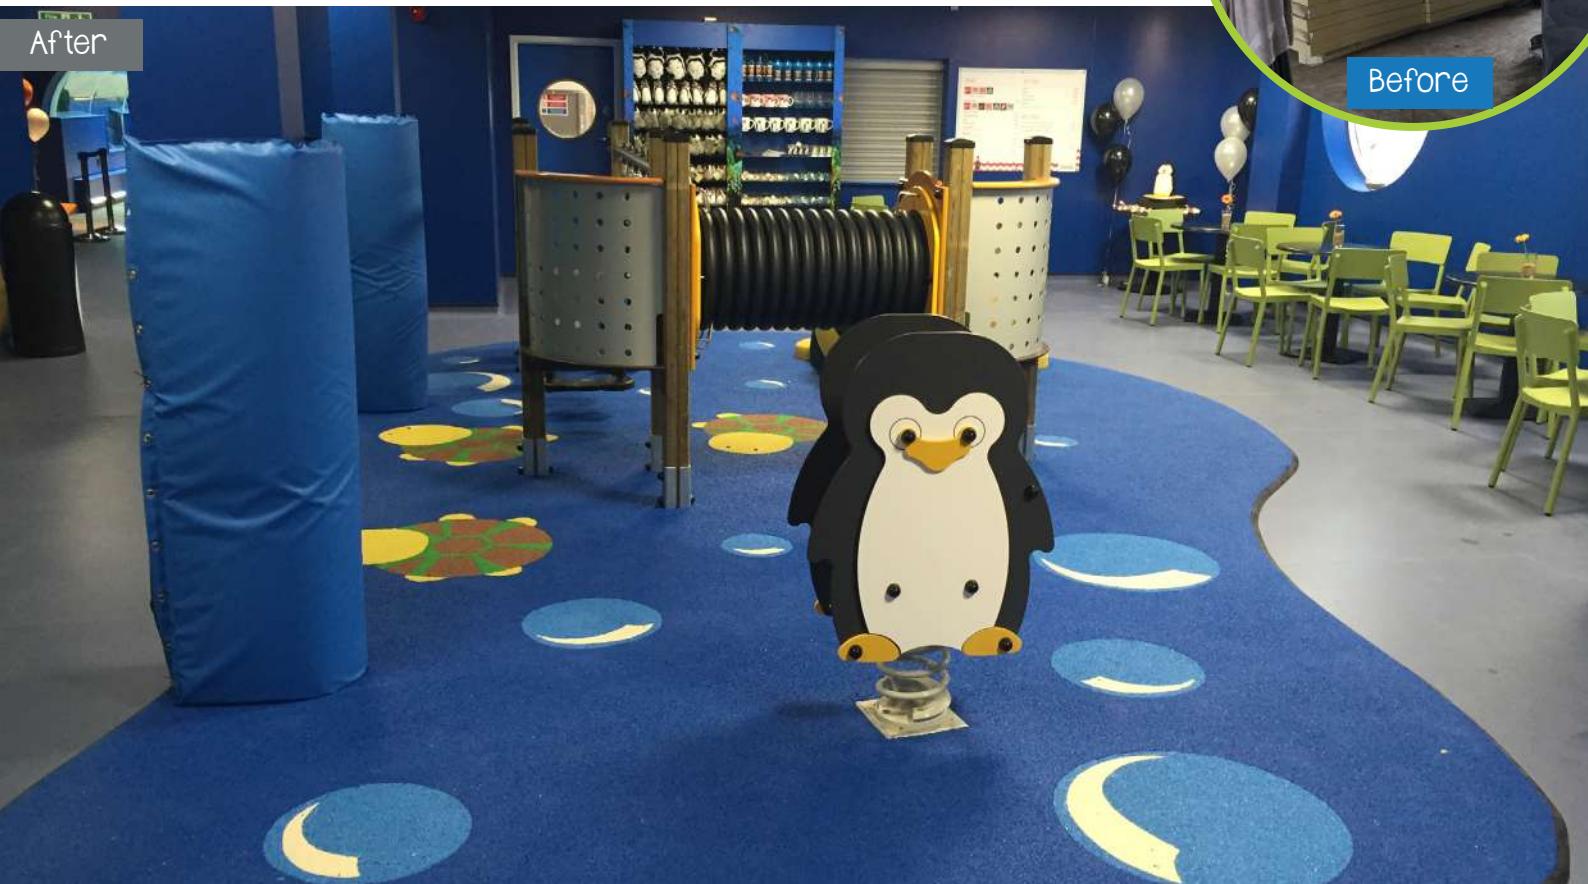

Bournemouth Oceanarium

Fun Under The Sea

Client: The Bournemouth Aquarium
Address: Oceanarium, Pier Approach, Bournemouth, Dorset, BH2 5AA
Budget: £20,000
Age Range: Under 10s

Project Story

A new waddle of penguins were set to arrive as a star attraction to Bournemouth's Oceanarium, as a part of their large expansion. For this development Proludic were asked to come up with a unique design that could fit into a tight indoor space, providing as much play value as possible.

Proludic designed a bespoke springer to match the newest members of the Oceanarium team and created a trail through the centre of the space. The whole area was then brought together using the graphics in the wetpour to give an aquatic theme, with a large turtle overlooking the site which can be used as a seat, or for imaginary play.

Since installation the play area has been a huge success, and the turtles have become a firm favourite among visitors and employees alike!

Before

After

It was an extremely fun project to work on. It was bespoke, unique and interesting to work on an indoor space. Plus, it was really nice to meet the penguins at the VIP event.

- Oscar Lorraine, National Sales Manager, Proludic

3D Play Turtle

Design

Springer

Themed Play

Themed equipment encourages children to use their imagination. They can be adventurers on boats, trains, rockets, fire engines, lions or dinosaurs.